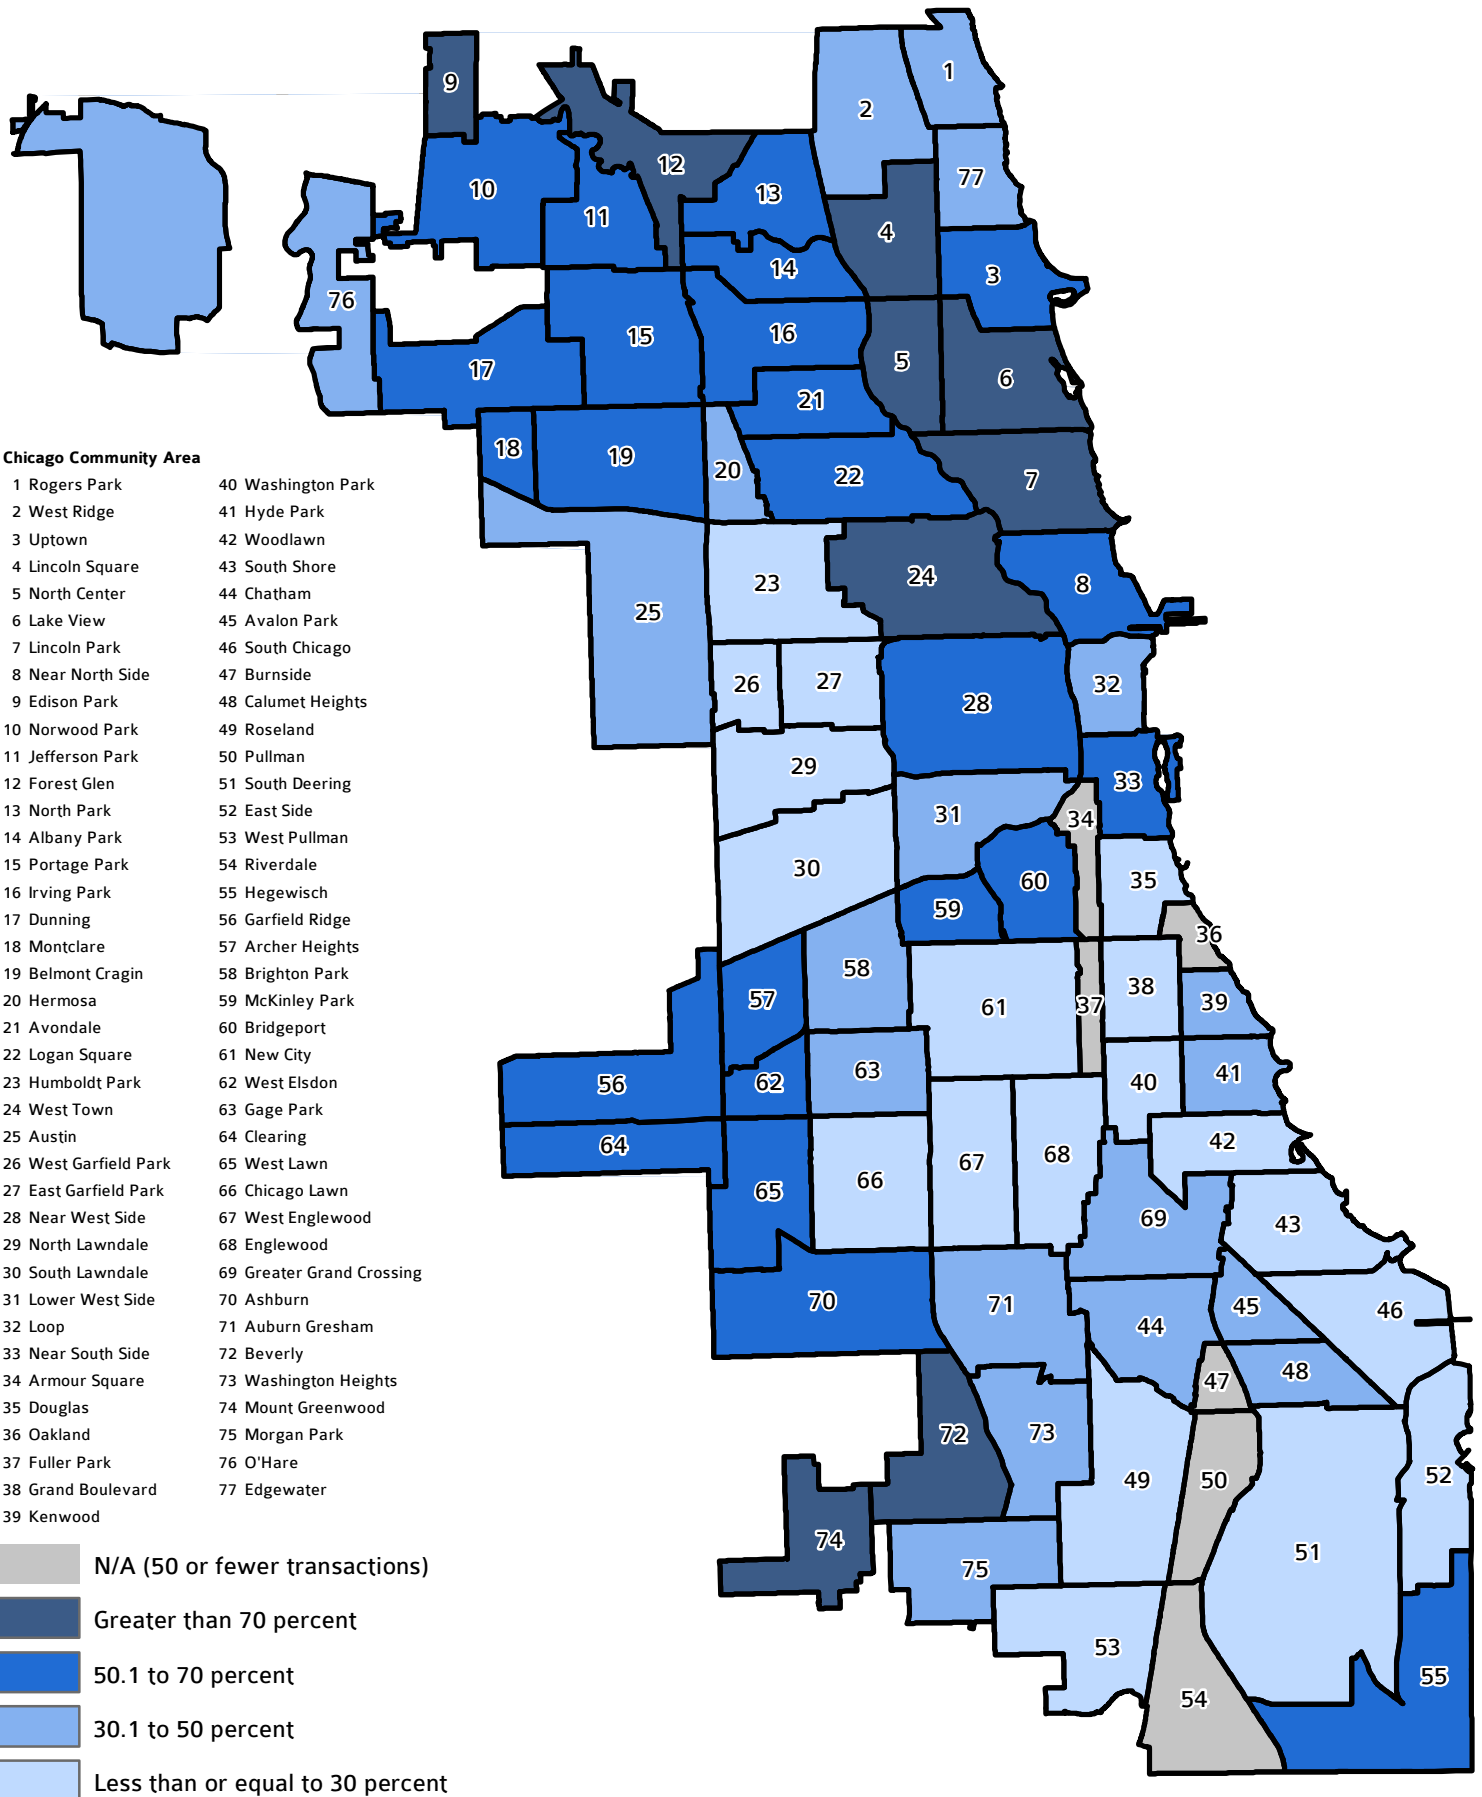

# Share of 2012 Purchases that were Financed City of Chicago Community Areas

Sources: Cook County Assessor, Midwest Real Estate Data  
Cook County Recorder of Deeds via Property Insight